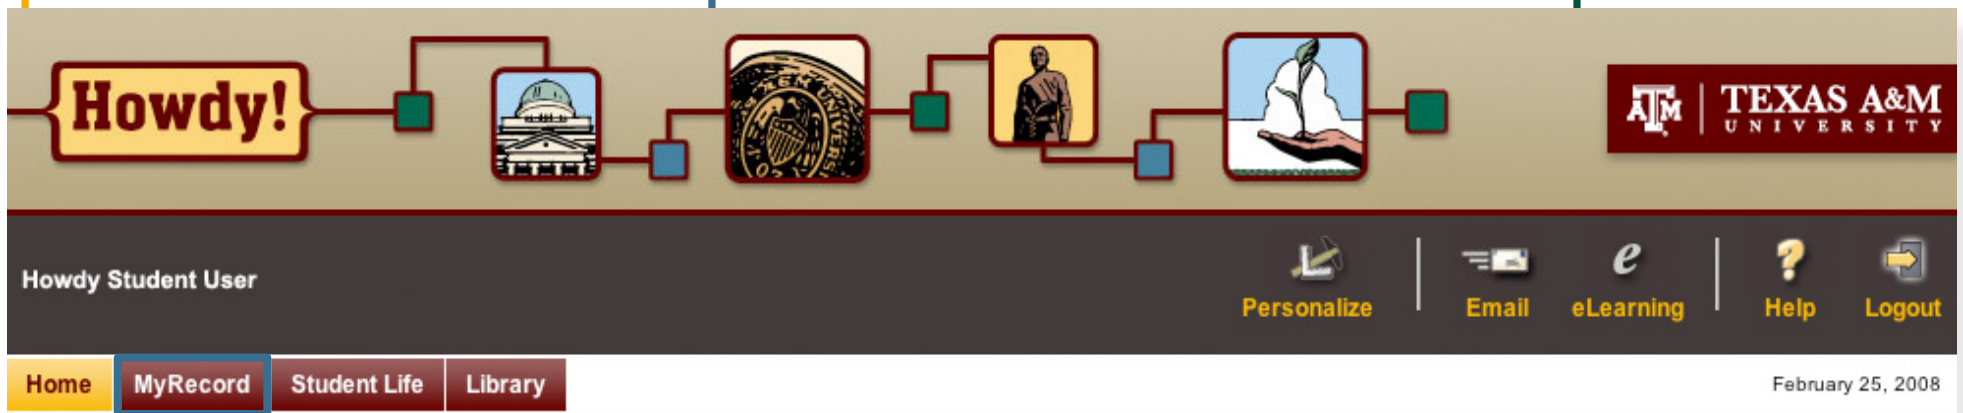

Howdy!

Connecting Students to

From TAMU Email (Neo) and MyRecord to eLearning and athletics, **Howdy** has it all. Now it's quicker than ever to view and update your Texas A&M info. Just go to howdy.tamu.edu and log in with your NetID - no more logging in to multiple sites! **Howdy connects you to Texas A&M.**

Personalize

Click **Personalize** to rearrange and update Howdy so you can more easily view what interests you.

Email

The **Email** tool takes you directly to your TAMU Email (Neo). No need to log in elsewhere.

eLearning

The **eLearning** tool takes you directly to your courses and assignments. No need to log in to another site.

Home

The **Home** tab provides announcements, handy bookmarks, links, and search tools.